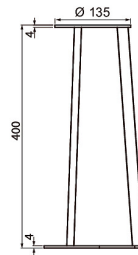

MAATUKI

Ground Support Round

Mounting accessories

Mounting tubes and ground mounting tubes are available for bollard luminaires. Ground mounting tubes are meant to be used together with a concrete base to ensure that the luminaire is firmly mounted. The mounting tube is installed directly into the ground and the luminaire is attached to it.

Ground Support Round

PRODUCT CODE	CODE	KG	PRODUCT FAMILY
4107104	A1PUBX	1.466	MAATUKI

Ground Support Round

EC002557

Mounting

Structure

Type of accessory/spare part	Other
Accessory	Yes
Spare part	No
Transparent	No
Colour	Stainless steel
Material	Stainless steel

Dimming and control

Photometric data

Lifetime and capacity

Measurements

Length (mm)	135
Width (mm)	135
Height (mm)	400
Diameter (mm)	135

Electrotechnical data