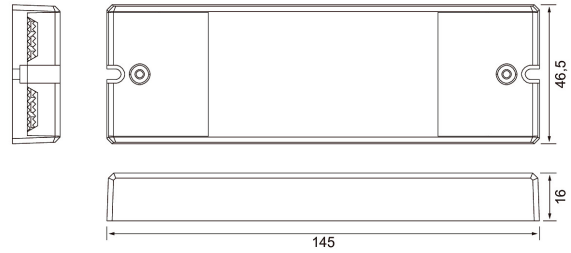

IP20 12V/24V DALI/Push dim

PRODUCT CODE	CODE	KG	PRODUCT FAMILY
4016022	A0NOPD	0.12	Apus 12V